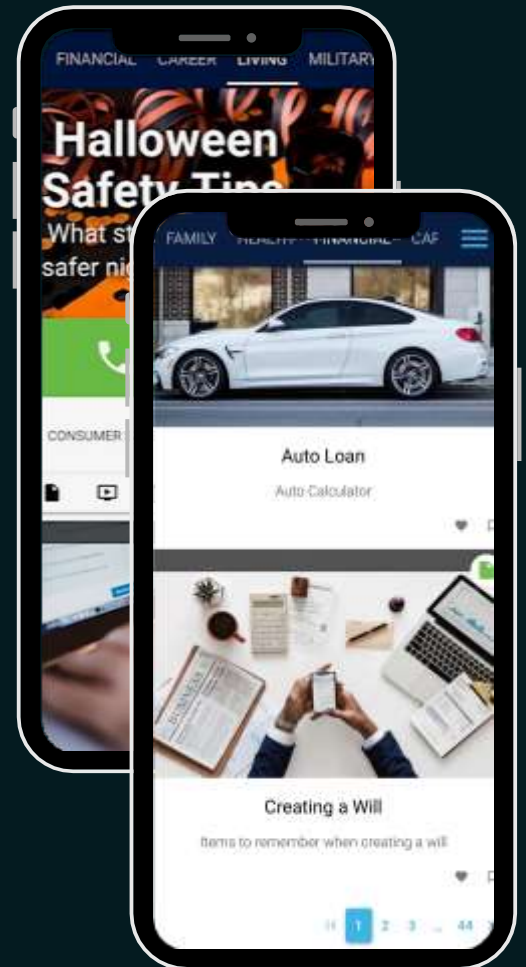

LYTLE EAP PRESENTS:

MY LIFE EXPERT

CHANGING THE
GAME IN
MEMBER
WELLNESS

WORK/LIFE BALANCE AT YOUR FINGERTIPS

MY LIFE EXPERT ALLOWS YOU
ACCESS TO:

- ◆ THOUSANDS of articles, videos, and worksheets
- ◆ Quick Health and Lifestyle assessments and surveys
- ◆ Interactive checklists
- ◆ Events Calendar for the latest webinars and online training sessions
- ◆ Build your own Member Profile
- ◆ 24/7 instant, confidential support

To Log In, Use Union Code:
trades

ACCESS YOUR FULL MAP BY CALLING:

1-888-627-6637

DOWNLOADING THE APP BY

VISITING: WWW.MYLIFEEXPERT.COM

OR

SIMPLY SCAN THIS QR CODE

LYTLEEAP PARTNERS
An AllOne Health Company