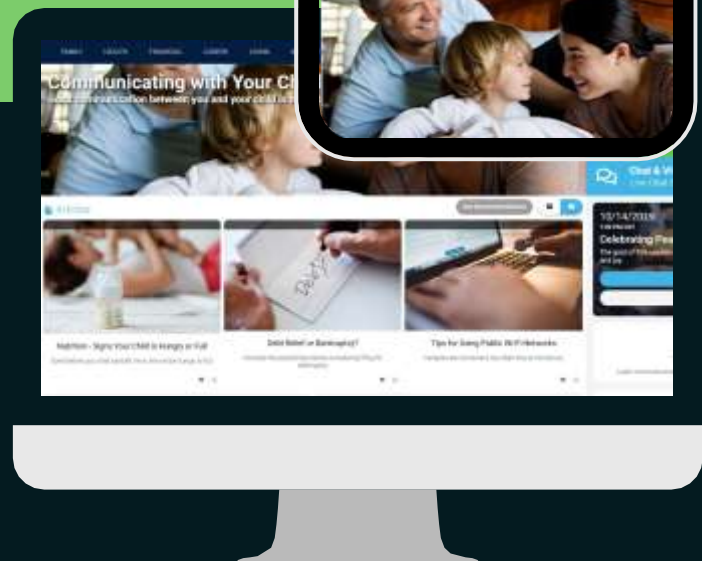

LYTLE EAP PRESENTS:

MY LIFE EXPERT

CHANGING THE
GAME IN
MEMBER
WELLNESS

WORK/LIFE BALANCE AT YOUR FINGERTIPS

MY LIFE EXPERT ALLOWS YOU
ACCESS TO:

- ◆ THOUSANDS of articles, videos, and worksheets
- ◆ Quick Health and Lifestyle assessments and surveys
- ◆ Interactive checklists
- ◆ Events Calendar for the latest webinars and online training sessions
- ◆ Build your own Member Profile
- ◆ 24/7 instant, confidential support

To Log In, Use Union Code:
trades

ACCESS YOUR FULL MAP BY CALLING:

1-888-627-6637

DOWNLOADING THE APP BY

VISITING: WWW.MYLIFEEXPERT.COM

OR

SIMPLY SCAN THIS QR CODE

LYTLEEAP PARTNERS
An AllOne Health Company